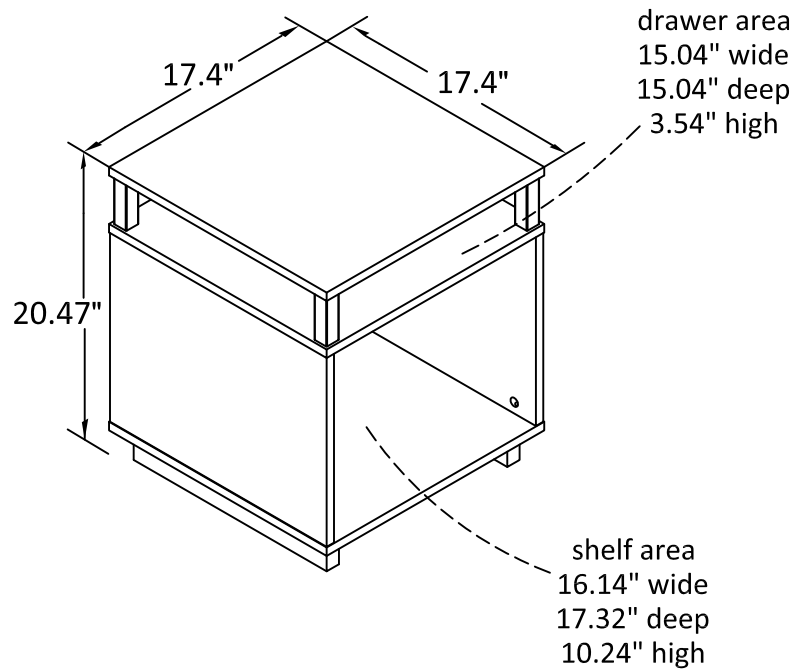

End Table

6043XXXCOM

Wood Breakdown:

PB:99.3%

Total Storage:2.12cubic feet

Overall Product Size:

17.4"W x 17.4"D x 20.47"H

44.2cm W x 44.2cm D x52cm H

Maximum Weight Capacities
Unit Weight: 23.144 lbs (10.52 kg)