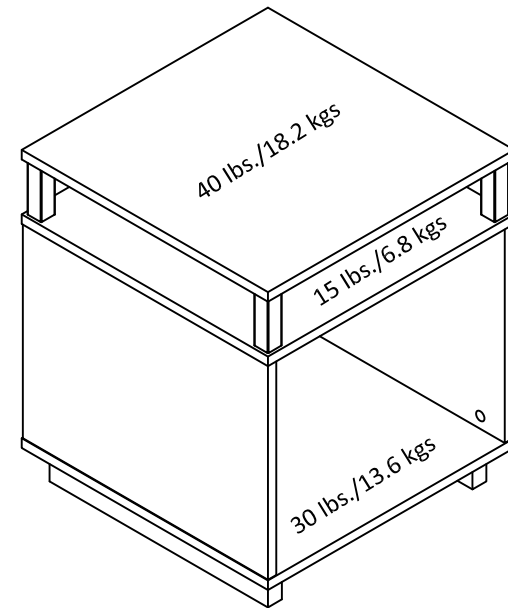

End Table

6043XXXCOM

Wood Breakdown:

PB:99.3%

Total Storage:2.12cubic feet

Overall Product Size:

17.4"W x 17.4"D x 20.47"H

44.2cm W x 44.2cm D x52cm H

Maximum Weight Capacities
Unit Weight: 23.144 lbs (10.52 kg)